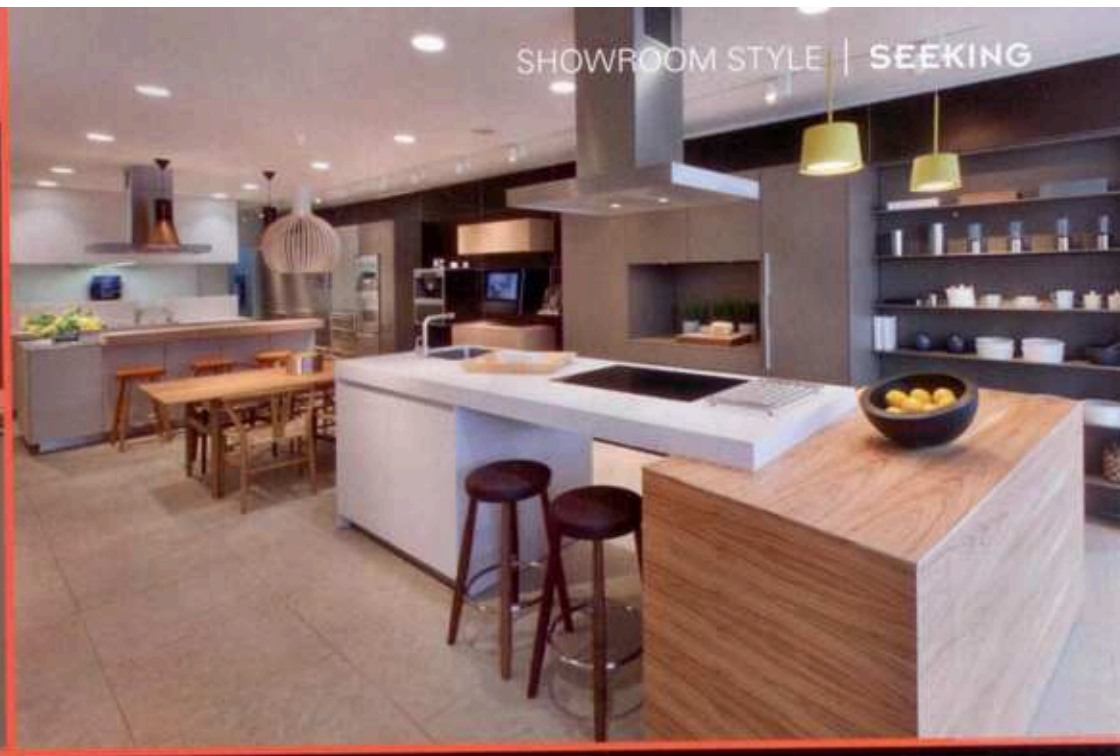

WEST INDIES • GREECE • SOUTH AFRICA • IBIZA • SPAIN

Indoor-outdoor
kitchen living

Small bathroom design

Hotel chic - steal
the style of the
world's best
resort

WELCOME TO MIAMI

Get the laid-back South Beach look

INSIDE: READER DAY EXCLUSIVE • DISHWASHERS • BUYING A BE

With honours

Oxford is the place to visit for a masterclass in kitchen design from an award-winning retailer

Report: Jackie Daly

Crowned Master Retailer of the Year in the kitchen industry's equivalent to the Oscars – the Kitchen Architecture Awards 2010 – Kitchen Architecture knows a thing or two about creating the perfect shopping experience within the perfect setting.

Boasting one of the strongest Bulthaup teams in the world and displaying the most up-to-date range of Bulthaup furniture in Europe, its newly renovated showroom in Oxford sits proudly alongside a London showroom, demonstrating you don't have to be a city slicker to enjoy stylish kitchen living.

Behind the sleek glass showroom façade you'll discover five displays that provide an inspirational environment, particularly for anyone considering an open-plan living space. Part of the showroom is styled with natural stone flooring, with wood and bronze accents for an organic, period feel, while the side extension is an architectural white space, allowing you to visualise the furniture in your own home – be it classic or contemporary.